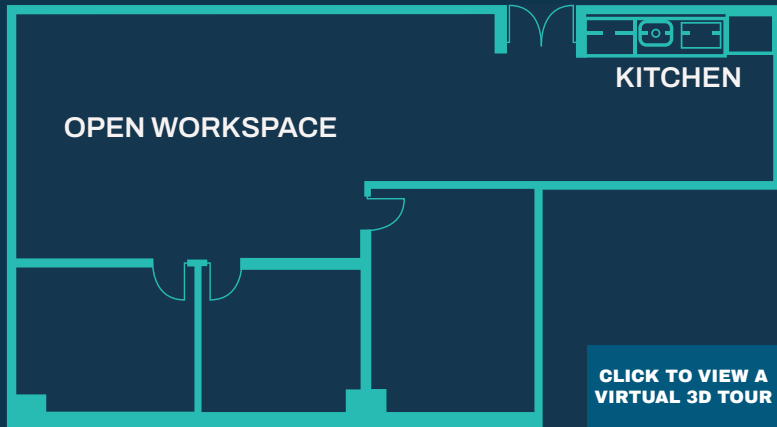

## \$8899/MONTH

AVERAGE \$281/PERSON

ACCOMODATES HEADCOUNT OF UP TO 32

2213 SQUARE FEET OF PRIVATE SPACE PLUS 3000+SF OF SHARED WORKSPACE, COWORKING LOUNGE, KITCHEN, PHONE BOOTHS & MORE