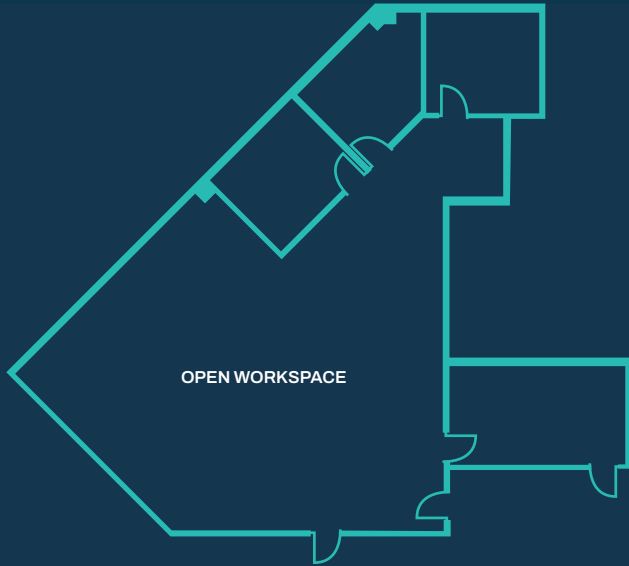

NORTH FIRST

2150 N FIRST STREET
SAN JOSE, CA

EXPANSIVE[®]

workspace

TEAM SUITE 605

\$10499/MONTH

AVERAGE \$292/PERSON

ACCOMODATES HEADCOUNT OF UP TO 36

2568 SQUARE FEET OF PRIVATE SPACE
PLUS 3000+SF OF SHARED WORKSPACE,
COWORKING LOUNGE, KITCHEN, PHONE
BOOTHES & MORE

SOLUTION INCLUDES:

FULLY
FURNISHED

DIRECT FIBER
INTERNET &
WIFI ACCESS

EXPANSIVE
LOUNGE

COFFEE &
TEA