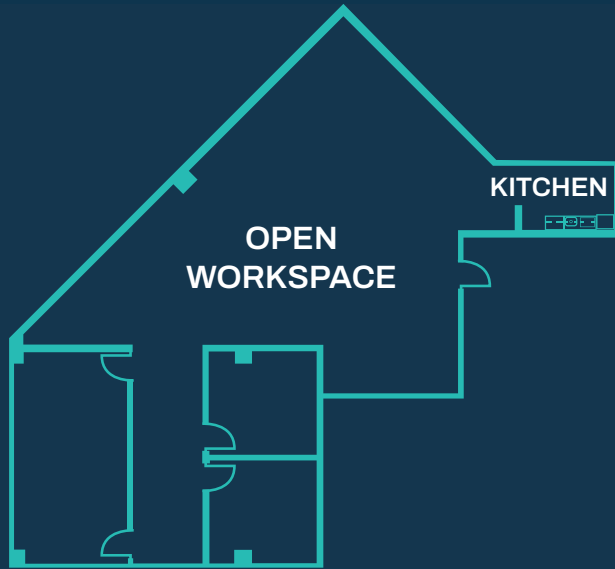

NORTH FIRST

2150 N FIRST STREET
SAN JOSE, CA

EXPANSIVE[®]

workspace

TEAM SUITE 600

\$16199/MONTH

AVERAGE \$295/PERSON

ACCOMODATES HEADCOUNT OF UP TO 55

3852 SQUARE FEET OF PRIVATE SPACE PLUS 3000+SF OF SHARED WORKSPACE, COWORKING LOUNGE, KITCHEN, PHONE BOOTHS & MORE

SOLUTION INCLUDES:

FULLY FURNISHED

DIRECT FIBER INTERNET & WIFI ACCESS

EXPANSIVE LOUNGE

COFFEE & TEA

24/7 ACCESS

ON-SITE MGMT

HIGH SPEED PRINTERS

UTILITIES

MOTHERS' ROOM

COMMUNITY APP

BIKE ROOM

NETWORK ACCESS