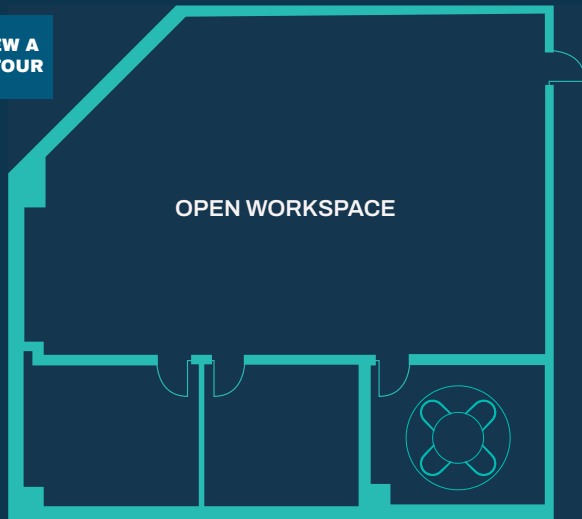

NORTH FIRST

2150 N FIRST STREET
SAN JOSE, CA

EXPANSIVE[®]

workspace

TEAM SUITE 300D

\$8999/MONTH

AVERAGE \$300/PERSON

ACCOMODATES HEADCOUNT OF UP TO 30

CLICK TO VIEW A
VIRTUAL 3D TOUR

OPEN WORKSPACE

2123 SQUARE FEET OF PRIVATE SPACE
PLUS 3000+SF OF SHARED WORKSPACE,
COWORKING LOUNGE, KITCHEN, PHONE
BOOTHES & MORE

SOLUTION INCLUDES:

FULLY
FURNISHED

DIRECT FIBER
INTERNET &
WIFI ACCESS

EXPANSIVE
LOUNGE

COFFEE
& TEA

24/7
ACCESS

ON-SITE
MGMT

HI-SPEED
PRINTERS

UTILITIES

MOTHER'S
ROOM

COMMUNITY
APP