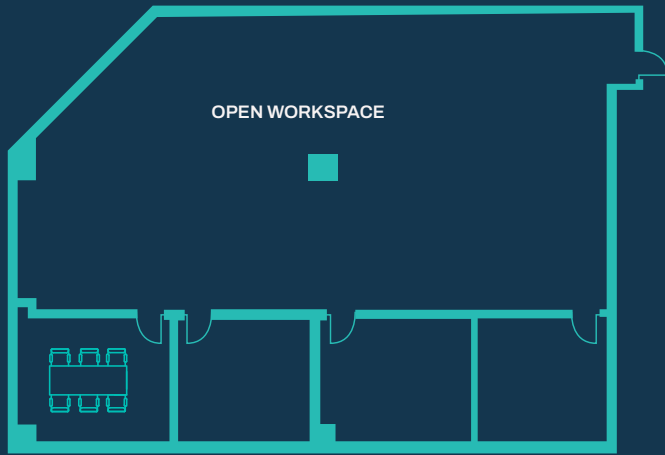

### \$40219/MONTH

AVERAGE \$432/PERSON

ACCOMODATES HEADCOUNT OF UP TO 93

6543 SQUARE FEET OF PRIVATE SPACE PLUS 3000+SF OF SHARED WORKSPACE, COWORKING LOUNGE, KITCHEN, PHONE BOOTHS & MORE