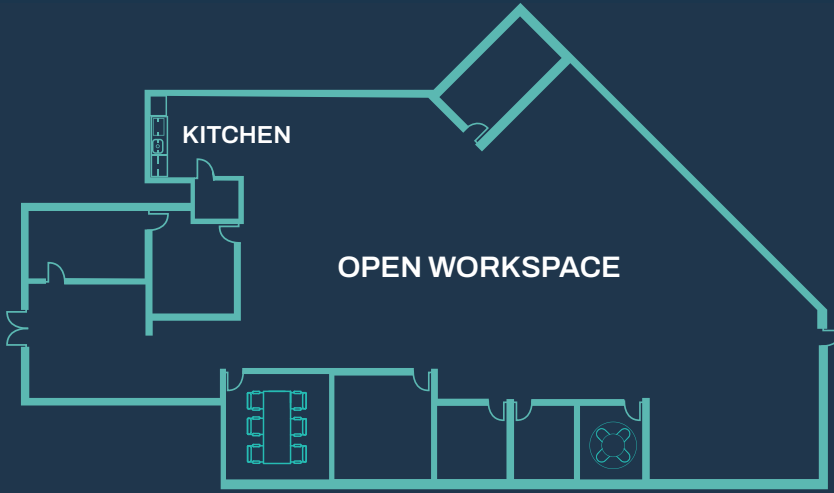

NORTH FIRST

2150 N FIRST STREET
SAN JOSE, CA

EXPANSIVE[®]

workspace

TEAM SUITE 100

\$20,899/MONTH

AVERAGE \$246/PERSON
ACCOMODATES HEADCOUNT OF UP TO 85

5970 SQUARE FEET OF PRIVATE SPACE
PLUS 3000+SF OF SHARED WORKSPACE,
COWORKING LOUNGE, KITCHEN, PHONE
BOOTHES & MORE

SOLUTION INCLUDES:

FULLY
FURNISHED

DIRECT FIBER
INTERNET &
WIFI ACCESS

EXPANSIVE
LOUNGE

COFFEE &
TEA

24/7 ACCESS

ON-SITE
MGMT

HIGH SPEED
PRINTERS